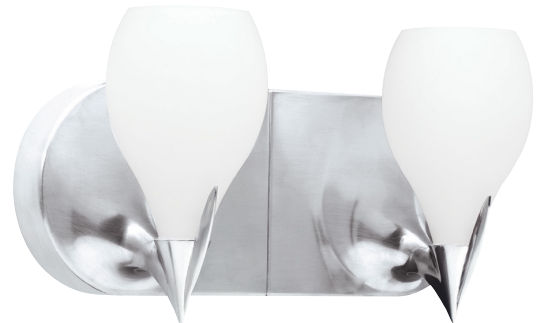

Atlantis Vanity with Water

FROST
Shown approximately 40% actual size.

TECH
Lighting[®]

Atlantis Vanity with Water

DESCRIPTION

Inverted case glass teardrops with reflective white interiors. Plated die cast base. Provides task and ambient light. Available in three sizes: double, triple or quad. All include transformer.

INSTALLATION

Mounts to a standard 4" square electrical box or an octagonal electrical box. May also be mounted as a down-light. For wall mount use only.

DIMMING

Dimmable with a standard incandescent dimmer (not included).

COLOR

Frost only.

FINISH

Chrome, gold, satin nickel.

LAMP

Double: Two low-voltage 12 volt halogen bi-pin lamps up to 50 watts each (includes two 50 watt bi-pin lamps with Pyrex glass shields).

Triple: Three low-voltage 12 volt halogen bi-pin lamps up to 50 watts each (includes three 50 watt bi-pin lamps with Pyrex glass shields).

Quad: Four low-voltage 12 volt halogen bi-pin lamps up to 50 watts each (includes four 50 watt bi-pin lamps with Pyrex glass shields).

WEIGHT

Double: 4.00 lb./1.80 kg.

Triple: 6.00 lb./2.70 kg.

Quad: 8.00 lb./3.60 kg.