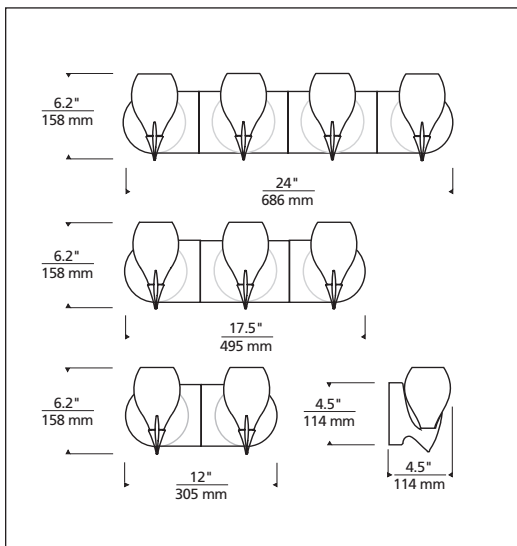

Atlantis Vanity with Water

FROST
Shown approximately 40% actual size.

TECH
Lighting[®]

Atlantis Vanity with Water

DESCRIPTION

Inverted case glass teardrops with reflective white interiors. Plated die cast base. Provides task and ambient light. Available in three sizes: double, triple or quad. All include transformer.

INSTALLATION

Mounts to a standard 4" square electrical box or an octagonal electrical box. May also be mounted as a down-light. For wall mount use only.

DIMMING

Dimmable with a standard incandescent dimmer (not included).

ORDERING INFO:

700BCATWAT	SIZE	COLOR	FINISH
	2 DOUBLE	W FROST	C CHROME
	3 TRIPLE		G GOLD
	4 QUAD		S SATIN NICKEL

700BCATWAT _____

FIXTURE TYPE: _____

JOB NAME: _____

7401 North Hamlin T 847.410.4400
 Skokie, Illinois 60076 F 847.410.4500
www.techlighting.com