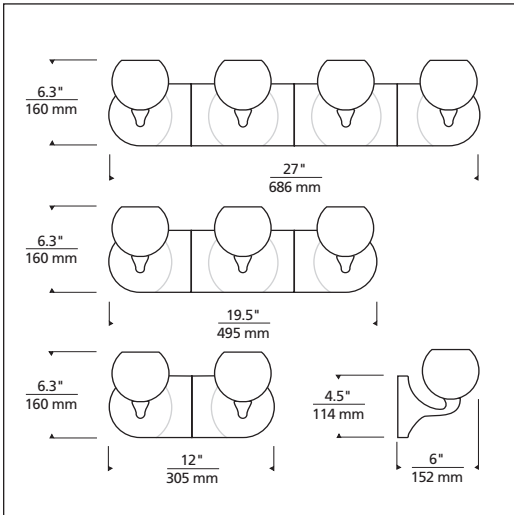

Eden Vanity with Orb

DESCRIPTION

Patterned or case glass spheres. Plated die cast base. Provides task and ambient light. Available in three sizes: double, triple or quad. All include transformer.

INSTALLATION

Mounts to a standard 4" square electrical box or an octagonal electrical box. May also be mounted as a down-light. For wall mount use only.

DIMMING

Dimmable with a standard incandescent dimmer (not included).

COLOR

Frost, owl, swan.

FINISH

Chrome, gold, satin nickel.

LAMP

Double: Two low-voltage 12 volt halogen bi-pin lamps up to 50 watts each (Owl and Swan include two 35 watt bi-pin lamps with Pyrex glass shields. Frost includes two 50 watt bi-pin lamps with Pyrex glass shields).

Triple: Three low-voltage 12 volt halogen bi-pin lamps up to 50 watts each (Owl and Swan include three 35 watt bi-pin lamps with Pyrex glass shields. Frost includes three 50 watt bi-pin lamps with Pyrex glass shields).

Quad: Four low-voltage 12 volt halogen bi-pin lamps up to 50 watts each (Owl and Swan include four 35 watt bi-pin lamps with Pyrex glass shields. Frost includes four 50 watt bi-pin lamps with Pyrex glass shields).

WEIGHT

Double: 4.00 lb./1.80 kg.

Triple: 6.00 lb./2.70 kg.

Quad: 8.00 lb./3.60 kg.

ORDERING INFO:

700BCEDORB	SIZE	COLOR	FINISH
	2 DOUBLE	W FROST	C CHROME
	3 TRIPLE	O OWL	G GOLD
	4 QUAD	S SWAN	S SATIN NICKEL

700BCEDORB _____

FIXTURE TYPE: _____

JOB NAME: _____

7401 North Hamlin T 847.410.4400
Skokie, Illinois 60076 F 847.410.4500
www.techlighting.com

Specifications subject to change without notice.