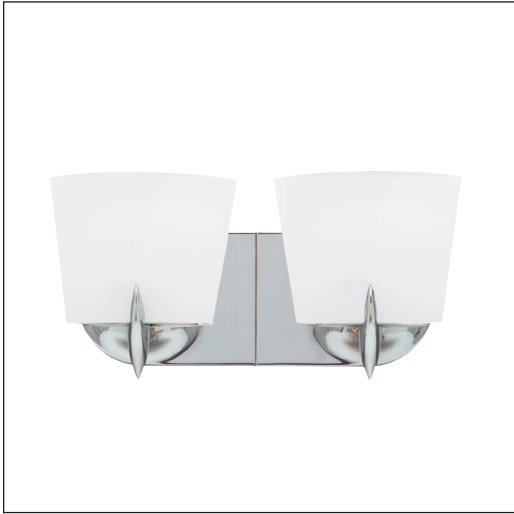

# Jaclien Vanity

## DESCRIPTION

Trapezoids of layered glass with reflective white interiors. Plated die cast base. Provides task and ambient light. Available in three sizes: double, triple or quad. All include transformer.

## INSTALLATION

Mounts to a standard 4" square electrical box or an octagonal electrical box. May also be mounted as a down-light. For wall mount use only.