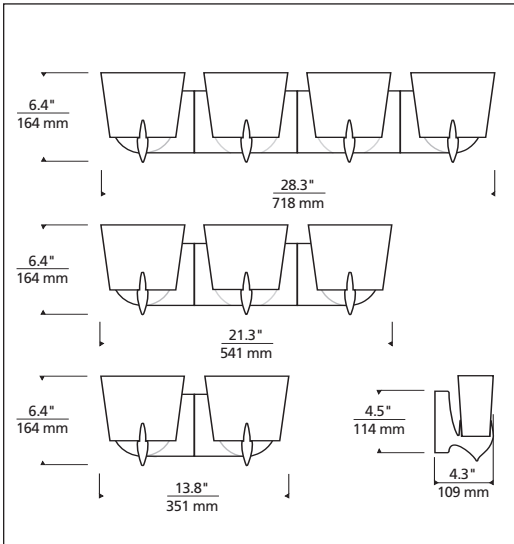

Jaclien Vanity

DESCRIPTION

Trapezoids of layered glass with reflective white interiors. Plated die cast base. Provides task and ambient light. Available in three sizes: double, triple or quad. All include transformer.

INSTALLATION

Mounts to a standard 4" square electrical box or an octagonal electrical box. May also be mounted as a down-light. For wall mount use only.

DIMMING

Dimmable with a standard incandescent dimmer (not included).

COLOR

Jackifiore, Jackifrost.

FINISH

Chrome, gold, satin nickel.

LAMP

Double: Two low-voltage 12 volt halogen bi-pin lamps up to 50 watts each (includes two 50 watt bi-pin lamps with Pyrex glass shields).

Triple: Three low-voltage 12 volt halogen bi-pin lamps up to 50 watts each (includes three 50 watt bi-pin lamps with Pyrex glass shields).

Quad: Four low-voltage 12 volt halogen bi-pin lamps up to 50 watts each (includes four 50 watt bi-pin lamps with Pyrex glass shields).

WEIGHT

Double: 4.75 lb./2.14 kg.

Triple: 7.12 lb./320 kg.

Quad: 9.50 lb./4.28 kg.

ORDERING INFO:

700BCJAC	SIZE	COLOR	FINISH
	2 DOUBLE	FI JACKIFIIORE	C CHROME
	3 TRIPLE	FR JACKIFROST	G GOLD
	4 QUAD		S SATIN NICKEL

700BCJAC _____

FIXTURE TYPE: _____

JOB NAME: _____

7401 North Hamlin T 847.410.4400
Skokie, Illinois 60076 F 847.410.4500

www.techlighting.com

Specifications subject to change without notice.