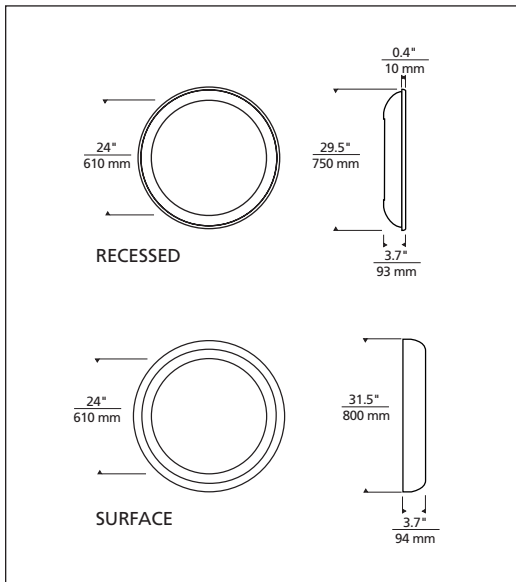

Tigris Mirror

DESCRIPTION

Round mirror surrounded by a cove of diffused white light. Available in two styles: recessed and surface. Plated pressure formed frame. Provides shadow-free task and ambient light. Includes transformer. ADA compliant.

INSTALLATION

Recessed version requires modifications to existing wall construction. For wall mount use only.

DIMMING

Dimmable with a standard incandescent dimmer (not included).

COLOR

None

FINISH

Chrome, gold, satin nickel.

LAMP

Nine low-voltage, 12 volt, halogen bi-pin lamps up to 20 watts each (includes nine 20 watt halogen bi-pin lamps with Pyrex glass shield).

WEIGHT

35.00 lb./15.75 kg.

ORDERING INFO:

700BCTIGR	STYLE	FINISH
	R30 RECESSED	C CHROME
	S32 SURFACE	G GOLD
		S SATIN NICKEL