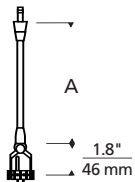

Swivel

ARCHITECTURAL HEAD

FreeJack	MonoRail	Two-Circuit MonoRail	Wall MonoRail	Kable Lite	TwinRail	T-trak™
				N/A		

SWIVEL WITH MESH BACKLIGHT SHIELD ACCESSORY
Shown approximately 50% actual size.

SWIVEL WITH ROUND GLASS SHIELD ACCESSORY

Socket terminates with FreeJack male connector, which may be installed into a system connector. Elements ordered with a system prefix include a connector for that system.

SWIVEL WITH LIL EGYPT ACCESSORY

SWIVEL

DESCRIPTION

A highly adjustable, minimal head with four stem lengths to choose from. Rotates 360° around stem, swivels 240° at "elbow"; lamp pivots 240°. Customize with any of dozens of available accessories. (sold separately).