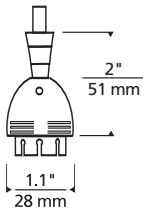

Torpedo

ARCHITECTURAL HEAD

FreeJack	MonoRail	Two-Circuit MonoRail	Wall MonoRail	Kable Lite	TwinRail	T-trak™
N/A		N/A	N/A	N/A		N/A

TORPEDO WITH
CONE GLASS SHIELD ACCESSORY
Shown approximately 45% actual size.

Socket terminates with FreeJack male connector, which may be installed into a system connector. Elements ordered with a system prefix include a connector for that system.

TORPEDO WITH
LIL EGYPT ACCESSORY