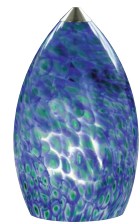

Firebird

PENDANT

OWL

Shown approximately 35% actual size.

BLUEBIRD

CARDINAL

PARROT

PEACOCK

SWAN

Socket terminates with FreeJack male connector, which may be installed into a system connector. Elements ordered with a system prefix include a connector for that system.

DESCRIPTION

Patterned Murano glass surrounds a small frost raindrop glass. Includes six feet of field-cutttable suspension cable (custom lengths available).