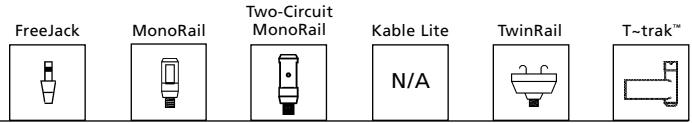

Firebird

PENDANT

OWL

Shown approximately 35% actual size.

BLUEBIRD

CARDINAL

PARROT

PEACOCK

SWAN

Socket terminates with FreeJack male connector, which may be installed into a system connector. Elements ordered with a system prefix include a connector for that system.

DESCRIPTION

Patterned Murano glass surrounds a small frost raindrop glass. Includes six feet of field-cutttable suspension cable (custom lengths available).