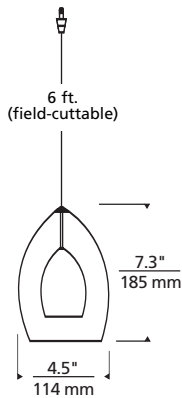

Firebird

PENDANT

OWL

Shown approximately 35% actual size.

BLUEBIRD

CARDINAL

PARROT

PEACOCK

SWAN

Socket terminates with FreeJack male connector, which may be installed into a system connector. Elements ordered with a system prefix include a connector for that system.

DESCRIPTION

Patterned Murano glass surrounds a small frost raindrop glass. Includes six feet of field-cutttable suspension cable (custom lengths available).