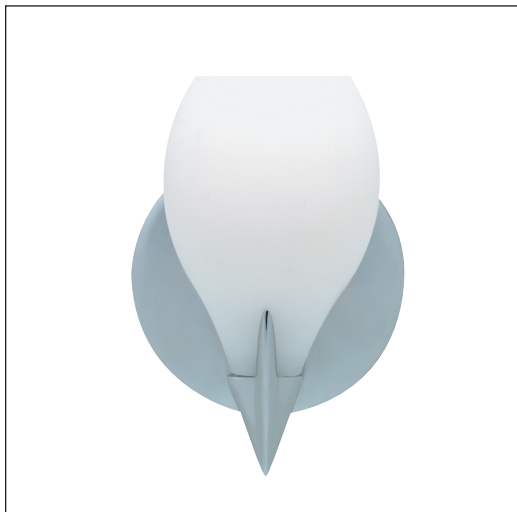

# Atlantis with Water

wc\_atlantis\_water\_spec.pdf

AMBER  
*Shown approximately 65% actual size.*

APRICOT

COBALT

FROST

RED

October 2003

# Atlantis with Water

## DESCRIPTION

Inverted teardrop case glass with reflective white interior. Plated die cast base. Provides ambient and up-light. Includes transformer to convert standard 120 volt line voltage to 12 volts. ADA compliant.

## INSTALLATION

Mounts to a standard 4" square or octagonal junction box. May also be mounted as a down-light. For wall mount use only.