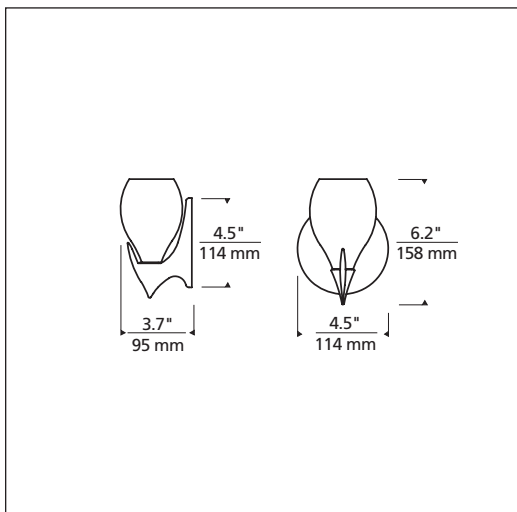

Atlantis with Water

DESCRIPTION

Inverted teardrop case glass with reflective white interior. Plated die cast base. Provides ambient and up-light. Includes transformer to convert standard 120 volt line voltage to 12 volts. ADA compliant.

INSTALLATION

Mounts to a standard 4" square or octagonal junction box. May also be mounted as a down-light. For wall mount use only.

DIMMING

Dimmable with a standard incandescent dimmer (not included).

COLOR

Amber, apricot, cobalt, frost, red.

FINISH

Chrome, gold, satin nickel.

LAMP

Low-voltage, 12 volt halogen bi-pin lamp up to 50 watts, with Pyrex glass shield (included).

WEIGHT

3.05 lb./1.37 kg.

ORDERING INFO:

700WSATWAT	COLOR	FINISH
M	AMBER	C CHROME
A	APRICOT	G GOLD
C	COBALT	S SATIN NICKEL
W	FROST	
R	RED	

700WSATWAT _____

FIXTURE TYPE: _____

JOB NAME: _____

7401 North Hamlin T 847.410.4400
Skokie, Illinois 60076 F 847.410.4500
www.techlighting.com

Specifications subject to change without notice.