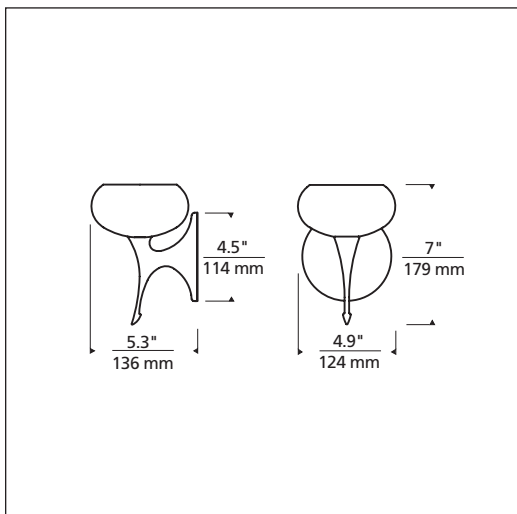

Avalon with Meteor

wc_avalon_meteor_spec.pdf

COBALT
Shown approximately 50% actual size.

AMBER

FROST

GREEN

RED

October 2003

Avalon with Meteor

DESCRIPTION

Inverted case glass dome with reflective white interior. Plated die cast base. Provides ambient and up-light. Includes transformer to convert standard 120 volt line voltage to 12 volts.

INSTALLATION

Mounts to a standard 4" square or octagonal junction box. May also be mounted as a down-light. For wall mount use only.

DIMMING

Dimmable with a standard incandescent dimmer (not included).

COLOR

Amber, cobalt, frost, green, red.

FINISH

Chrome, gold, satin nickel.

LAMP

Low-voltage, 12 volt halogen bi-pin lamp up to 50 watts, with Pyrex glass shield (included).

WEIGHT

3.10 lb./1.40 kg.

ORDERING INFO: