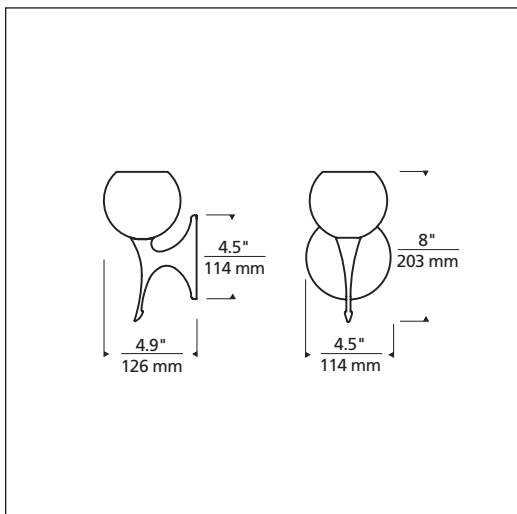

Avalon with Orb

DESCRIPTION

Patterned or case glass sphere. Plated die cast base. Provides ambient and up-light. Includes transformer to convert standard 120 volt line voltage to 12 volts.

INSTALLATION

Mounts to a standard 4" square or octagonal junction box. May also be mounted as a down-light. For wall mount use only.

DIMMING

Dimmable with a standard incandescent dimmer (not included).

COLOR

Amber, cobalt, frost, owl, peacock, swan.

FINISH

Chrome, gold, satin nickel.

LAMP

Amber, cobalt, and frost: Low-voltage, 12 volt halogen bi-pin lamp up to 50 watts with Pyrex glass shield (included).

Owl, peacock and swan: Low-voltage, 12 volt halogen bi-pin lamp up to 50 watts with Pyrex glass shield (includes 35 watt bi-pin with Pyrex glass shield).

WEIGHT

3.70 lb./1.67 kg.

ORDERING INFO:

700WSAVORB	COLOR	FINISH
A	AMBER	C CHROME
B	COBALT	G GOLD
W	FROST	S SATIN NICKEL
O	OWL	
P	PEACOCK	
S	SWAN	

700WSAVORB _____

FIXTURE TYPE: _____

JOB NAME: _____

7401 North Hamlin T 847.410.4400
Skokie, Illinois 60076 F 847.410.4500
www.techlighting.com

Specifications subject to change without notice.