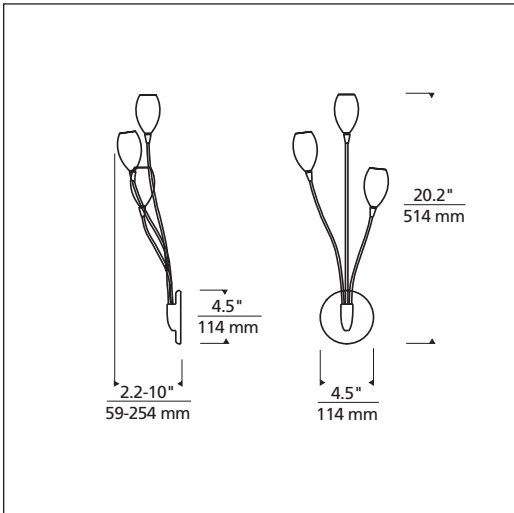

Bouquet with Raindrop

wc_bouquet_raindrop_spec.pdf

October 2003

RED
Shown approximately 25% actual size.

AMBER

APRICOT

COBALT

FROST

Bouquet with Raindrop

DESCRIPTION

Inverted white or colored glass raindrops on field bendable stems. Plated die cast base. Provides ambient and up-light. Includes transformer to convert standard 120 volt line voltage to 12 volts. ADA compliant.

INSTALLATION

Mounts to a standard 4" square or octagonal junction box. May also be mounted as a down-light. For wall mount use only.

DIMMING

Dimmable with a standard incandescent dimmer (not included).

COLOR

Amber, apricot, cobalt, red, white.

FINISH

Chrome, satin nickel.

LAMP

Three low-voltage, 12 volt Xenon bi-pin lamps up to 20 watts each (included).

WEIGHT

5.20 lb./2.34 kg.

ORDERING INFO: