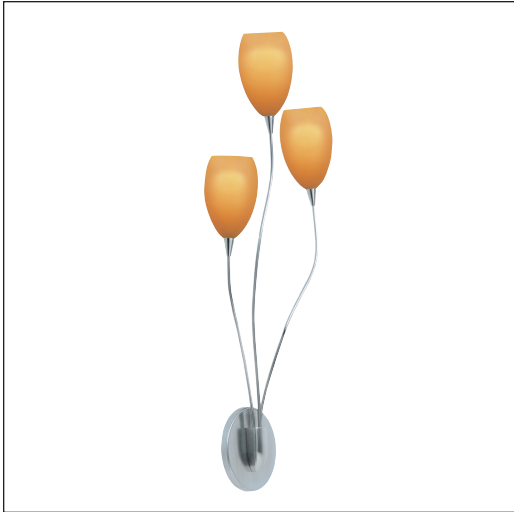

Bouquet with Raindrop

wc_bouquet_raindrop_spec.pdf

October 2003

RED
Shown approximately 25% actual size.

AMBER

APRICOT

COBALT

FROST

Bouquet with Raindrop

DESCRIPTION

Inverted white or colored glass raindrops on field bendable stems. Plated die cast base. Provides ambient and up-light. Includes transformer to convert standard 120 volt line voltage to 12 volts. ADA compliant.

INSTALLATION

Mounts to a standard 4" square or octagonal junction box. May also be mounted as a down-light. For wall mount use only.

DIMMING

Dimmable with a standard incandescent dimmer (not included).

COLOR

Amber, apricot, cobalt, red, white.

FINISH

Chrome, satin nickel.

LAMP

Three low-voltage, 12 volt Xenon bi-pin lamps up to 20 watts each (included).

WEIGHT

5.20 lb./2.34 kg.

ORDERING INFO: