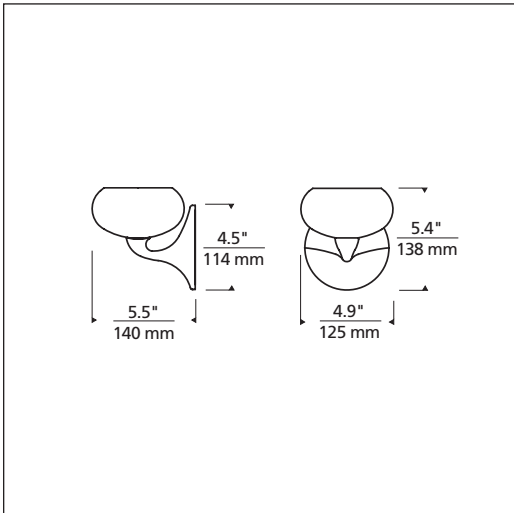

Eden with Meteor

wc_eden_meteor_spec.pdf

RED
Shown approximately 60% actual size.

AMBER

COBALT

FROST

GREEN

October 2003

Eden with Meteor

DESCRIPTION

Inverted case glass dome with reflective white interior. Plated die cast base. Provides ambient and up-light. Includes transformer to convert standard 120 volt line voltage to 12 volts.

INSTALLATION

Mounts to a standard 4" square or octagonal junction box. May also be mounted as a down-light. For wall mount use only.

DIMMING

Dimmable with a standard incandescent dimmer (not included).

COLOR

Amber, cobalt, frost, green, red.

FINISH

Chrome, gold, satin nickel.

LAMP

Low-voltage, 12 volt halogen bi-pin lamp up to 50 watts, with Pyrex glass shield (included).

WEIGHT

3.10 lb./1.40 kg.

ORDERING INFO: