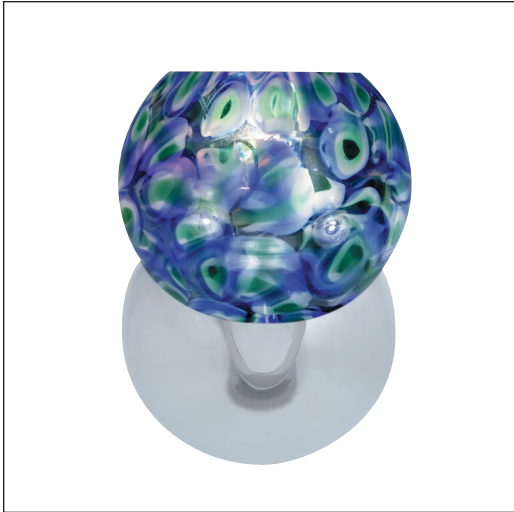

# Eden with Orb

wc\_edden\_orb\_spec.pdf

October 2003

FROST  
Shown approximately 65% actual size.

AMBER

COBALT

OWL

PEACOCK

# Eden with Orb

## DESCRIPTION

Patterned or case glass sphere. Plated die cast base. Provides ambient and up-light. Includes transformer to convert standard 120 volt line voltage to 12 volts.

## COLOR

Amber, cobalt, frost, owl, peacock, swan.