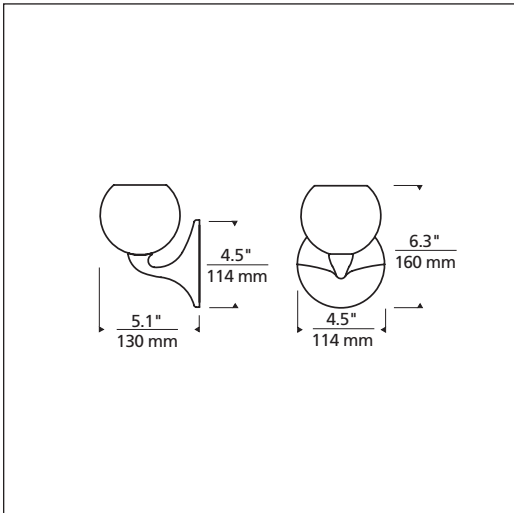

Eden with Orb

DESCRIPTION

Patterned or case glass sphere. Plated die cast base. Provides ambient and up-light. Includes transformer to convert standard 120 volt line voltage to 12 volts.

INSTALLATION

Mounts to a standard 4" square or octagonal junction box. May also be mounted as a down-light. For wall mount use only.

DIMMING

Dimmable with a standard incandescent dimmer (not included).

COLOR

Amber, cobalt, frost, owl, peacock, swan.

FINISH

Chrome, gold, satin nickel.

LAMP

Amber, cobalt and frost : Low-voltage, 12 volt halogen bi-pin lamp up to 50 watts with Pyrex glass shield (included).

Owl, peacock and swan: Low-voltage, 12 volt halogen bi-pin lamp up to 50 watts with Pyrex glass shield (includes 35 watt bi-pin with Pyrex glass shield).

WEIGHT

3.70 lb./1.67 kg.

ORDERING INFO:

700WSEDORB	COLOR	FINISH
A	AMBER	C CHROME
B	COBALT	G GOLD
W	FROST	S SATIN NICKEL
O	OWL	
P	PEACOCK	
S	SWAN	

700WSEDORB _____

FIXTURE TYPE: _____

JOB NAME: _____

TECH
Lighting

7401 North Hamlin T 847.410.4400
Skokie, Illinois 60076 F 847.410.4500
www.techlighting.com

Specifications subject to change without notice.