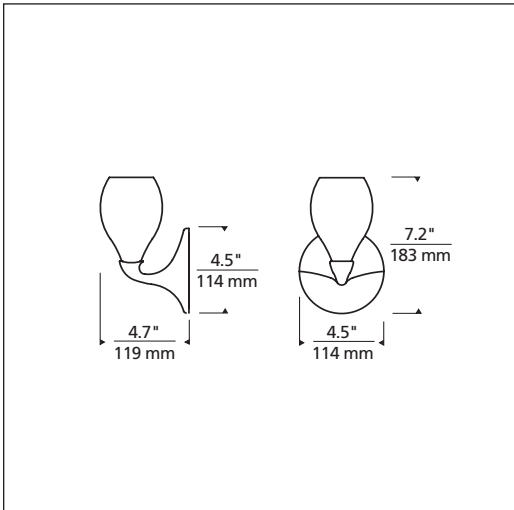

Eden with Water

wc_edden_water_spec.pdf

October 2003

RED
Shown approximately 65% actual size.

AMBER

APRICOT

COBALT

FROST

TECH
Lighting[®]

Eden with Water

DESCRIPTION

Inverted teardrop case glass with reflective white interior. Plated die cast base. Provides ambient and up-light. Includes transformer to convert standard 120 volt line voltage to 12 volts.

INSTALLATION

Mounts to a standard 4" square or octagonal junction box. May also be mounted as a down-light. For wall mount use only.

DIMMING

Dimmable with a standard incandescent dimmer (not included).

COLOR

Amber, apricot, cobalt, frost, red.

FINISH

Chrome, gold, satin nickel.

LAMP

Low-voltage, 12 volt halogen bi-pin lamp up to 50 watts, with Pyrex glass shield (included).

WEIGHT

3.05 lb./1.37 kg.

ORDERING INFO: