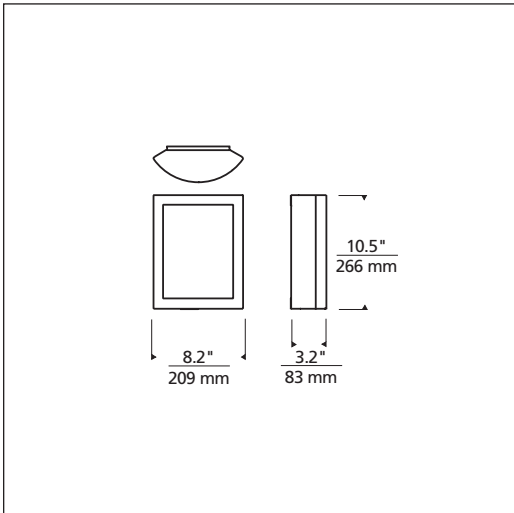

Ice

wc_ice_spec.pdf

October 2003

FROST
Shown approximately 45% actual size.

AMBER

TECH
Lighting[®]

Ice

DESCRIPTION

Frost or colored case glass shield within plated frame. Includes either transformer (halogen version) or electronic ballast (compact fluorescent version). ADA compliant.

INSTALLATION

Mounts to a standard 4" square or octagonal junction box. For wall mount use only.

Compact fluorescent: Two 13 watt twin-tube GX7 base lamps (included).

WEIGHT

9.50 lb./4.28 kg.

ORDERING INFO:

700WSICE	COLOR	FINISH	LAMP
A	AMBER	C CHROME	HALOGEN
F	FROST	G GOLD	-CF COMPACT FLUORESCENT
S	SATIN NICKEL		