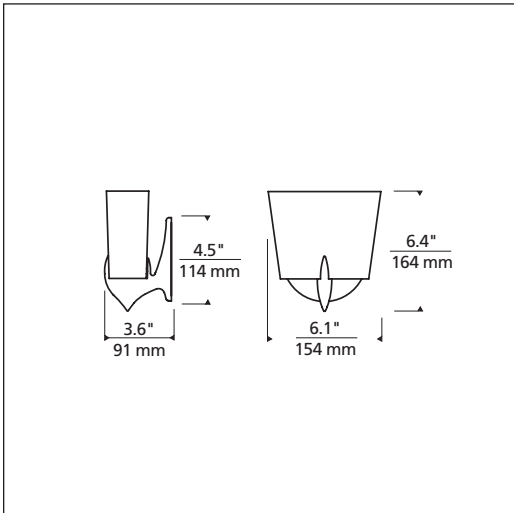

Jaclien Wall

wc_soave_wall_spec.pdf

JACKIFIORE
Shown approximately 60% actual size.

JACKIAMBRA

JACKIAMORE

JACKIBLUE

JACKIFROST

ON THE BEACH

October 2003

Jaclien Wall

DESCRIPTION

Trapezoid of layered glass with reflective white interior. Plated die cast base. Provides ambient, up, and down-light. Includes transformer to convert standard 120 volt line voltage to 12 volts. ADA compliant.

WEIGHT

4.35 lb./1.96 kg.

ORDERING INFO:

700WSJAC	COLOR	FINISH
AM	JACKIAMBRA	C CHROME
RD	JACKIAMORE	G GOLD
BL	JACKIBLUE	S SATIN NICKEL
FI	JACKIFIORE	
FR	JACKIFROST	
SA	ON THE BEACH	

700WSJAC _____

FIXTURE TYPE: _____