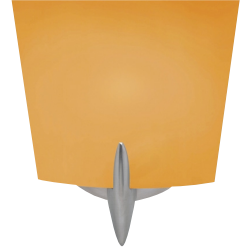

Jaclien Wall

wc_soave_wall_spec.pdf

JACKIFIORE
Shown approximately 60% actual size.

JACKIAMBRA

JACKIAMORE

JACKIBLUE

JACKIFROST

ON THE BEACH

October 2003

Jaclien Wall

DESCRIPTION

Trapezoid of layered glass with reflective white interior. Plated die cast base. Provides ambient, up, and down-light. Includes transformer to convert standard 120 volt line voltage to 12 volts. ADA compliant.

Jackiambra: amber

Jackiamore: red

Jackiblue: cobalt

Jackifiore: millefiore

Jackifrost: frost

On the Beach: textured orange

INSTALLATION

Mounts to a standard 4" square or octagonal junction box. May also be mounted as a downlight. For wall mount use only.

DIMMING

Dimmable with a standard incandescent dimmer (not included).

COLOR

Jackiambra, jackiamore, jackiblue, jackifiore, jackifrost, on the beach.

FINISH

Chrome, gold, satin nickel.

LAMP

Low-voltage, 12 volt halogen bi-pin lamp up to 50 watts, with Pyrex glass shield (included).