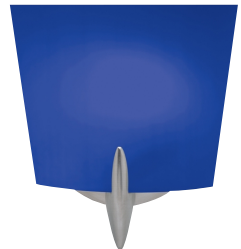

Jaclien Wall

wc_soave_wall_spec.pdf

JACKIFIORE
Shown approximately 60% actual size.

JACKIAMBRA

JACKIAMORE

JACKIBLUE

JACKIFROST

ON THE BEACH

October 2003

Jaclien Wall

DESCRIPTION

Trapezoid of layered glass with reflective white interior. Plated die cast base. Provides ambient, up, and down-light. Includes transformer to convert standard 120 volt line voltage to 12 volts. ADA compliant.

Jackiambra: amber

Jackiamore: red

Jackiblue: cobalt

Jackifiore: millefiore

Jackifrost: frost

On the Beach: textured orange

INSTALLATION

Mounts to a standard 4" square or octagonal junction box. May also be mounted as a downlight. For wall mount use only.

DIMMING

Dimmable with a standard incandescent dimmer (not included).

COLOR

Jackiambra, jackiamore, jackiblue, jackifiore, jackifrost, on the beach.

FINISH

Chrome, gold, satin nickel.

LAMP

Low-voltage, 12 volt halogen bi-pin lamp up to 50 watts, with Pyrex glass shield (included).