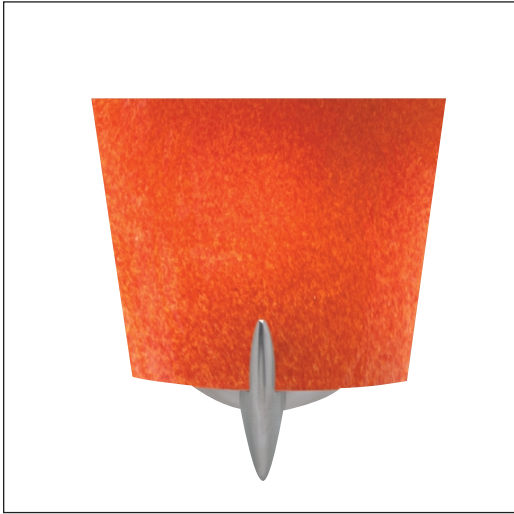

Jaclien Wall

wc_soave_wall_spec.pdf

JACKIFIORE
Shown approximately 60% actual size.

JACKIAMBRA

JACKIAMORE

JACKIBLUE

JACKIFROST

ON THE BEACH

October 2003

Jaclien Wall

DESCRIPTION

Trapezoid of layered glass with reflective white interior. Plated die cast base. Provides ambient, up, and down-light. Includes transformer to convert standard 120 volt line voltage to 12 volts. ADA compliant.

Jackiambra: amber

Jackiamore: red

Jackiblue: cobalt

Jackifiore: millefiore

Jackifrost: frost

On the Beach: textured orange

INSTALLATION

Mounts to a standard 4" square or octagonal junction box. May also be mounted as a downlight. For wall mount use only.

DIMMING

Dimmable with a standard incandescent dimmer (not included).

COLOR

Jackiambra, jackiamore, jackiblue, jackifiore, jackifrost, on the beach.

FINISH

Chrome, gold, satin nickel.

LAMP

Low-voltage, 12 volt halogen bi-pin lamp up to 50 watts, with Pyrex glass shield (included).