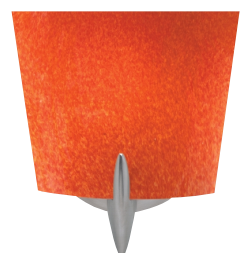

Jaclien Wall

wc_soave_wall_spec.pdf

JACKIFIORE
Shown approximately 60% actual size.

JACKIAMBRA

JACKIAMORE

JACKIBLUE

JACKIFROST

ON THE BEACH

October 2003

Jaclien Wall

DESCRIPTION

Trapezoid of layered glass with reflective white interior. Plated die cast base. Provides ambient, up, and down-light. Includes transformer to convert standard 120 volt line voltage to 12 volts. ADA compliant.

Jackiambra: amber

Jackiamore: red

Jackiblue: cobalt

Jackifiore: millefiore

Jackifrost: frost

On the Beach: textured orange

INSTALLATION

Mounts to a standard 4" square or octagonal junction box. May also be mounted as a downlight. For wall mount use only.

DIMMING

Dimmable with a standard incandescent dimmer (not included).

COLOR

Jackiambra, jackiamore, jackiblue, jackifiore, jackifrost, on the beach.

FINISH

Chrome, gold, satin nickel.

LAMP

Low-voltage, 12 volt halogen bi-pin lamp up to 50 watts, with Pyrex glass shield (included).