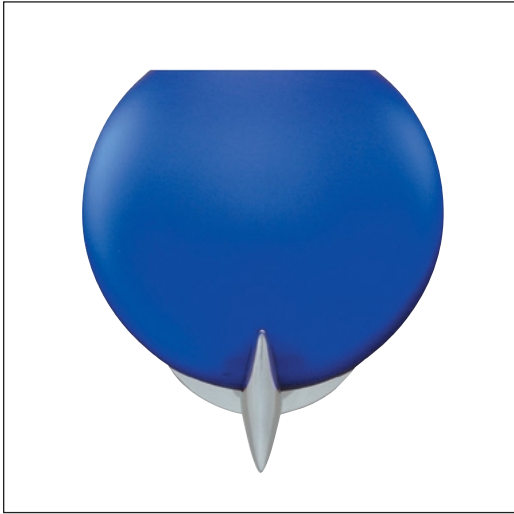

Soave Wall

wc_soave_wall_spec.pdf

AMBER
Shown approximately 60% actual size.

COBALT

FROST

October 2003

Soave Wall

DESCRIPTION

Disc shaped case glass with reflective white interior. Plated die cast base. Provides ambient and up-light. Includes transformer to convert standard 120 volt line voltage to 12 volts. ADA compliant.

INSTALLATION

Mounts to a standard 4" square box or octagonal junction box. May also be mounted as a downlight. For wall mount use only.

DIMMING

Dimmable with a standard incandescent dimmer (not included).

COLOR

Amber, cobalt, frost.

FINISH

Chrome, gold, satin nickel.

LAMP

Low-voltage, 12 volt halogen bi-pin lamp up to 50 watts, with Pyrex glass shield (included).

WEIGHT

4.35 lb./1.96 kg.

ORDERING INFO:

700WSSOA	COLOR	FINISH
	A AMBER	C CHROME
	C COBALT	G GOLD
	F FROST	S SATIN NICKEL