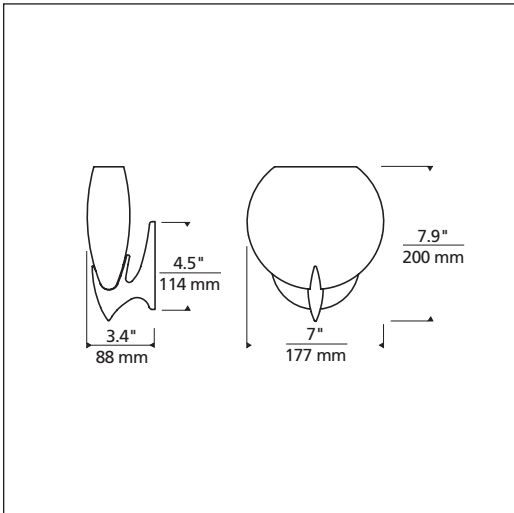

Soave Wall

wc_soave_wall_spec.pdf

AMBER
Shown approximately 60% actual size.

COBALT

FROST

October 2003

Soave Wall

DESCRIPTION

Disc shaped case glass with reflective white interior. Plated die cast base. Provides ambient and up-light. Includes transformer to convert standard 120 volt line voltage to 12 volts. ADA compliant.

INSTALLATION

FINISH

Chrome, gold, satin nickel.

LAMP

Low-voltage, 12 volt halogen bi-pin lamp up to 50 watts, with Pyrex glass shield (included).

WEIGHT

4.35 lb./1.96 kg.

ORDERING INFO:

700WSSOA	COLOR	FINISH
	A AMBER	C CHROME
	C COBALT	G GOLD
	F FROST	S SATIN NICKEL