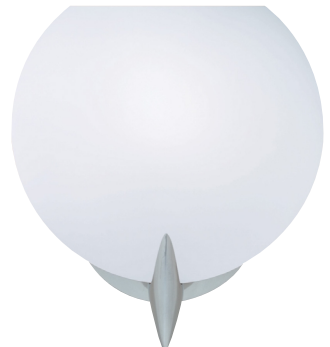

Soave Wall

wc_soave_wall_spec.pdf

AMBER
Shown approximately 60% actual size.

COBALT

FROST

October 2003

Soave Wall

DESCRIPTION

Disc shaped case glass with reflective white interior. Plated die cast base. Provides ambient and up-light. Includes transformer to convert standard 120 volt line voltage to 12 volts. ADA compliant.

INSTALLATION

Mounts to a standard 4" square box or octagonal junction box. May also be mounted as a downlight. For wall mount use only.

DIMMING

Dimmable with a standard incandescent dimmer (not included).

COLOR

Amber, cobalt, frost.

FINISH

Chrome, gold, satin nickel.

LAMP

Low-voltage, 12 volt halogen bi-pin lamp up to 50 watts, with Pyrex glass shield (included).

WEIGHT

4.35 lb./1.96 kg.

ORDERING INFO:

700WSSOA	COLOR	FINISH
	A AMBER	C CHROME
	C COBALT	G GOLD
	F FROST	S SATIN NICKEL